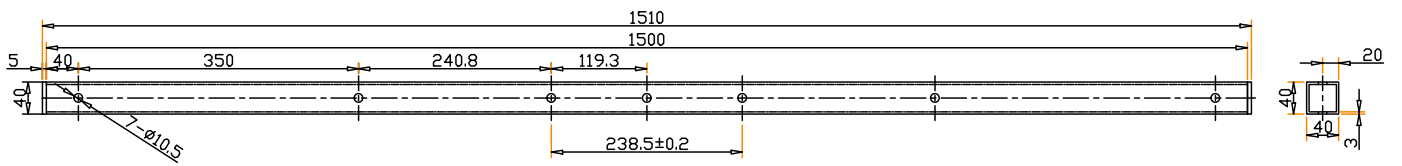

GT T-BAR FÜR F32-F34

GT-HEAD-BAR

10	PJ-NS006		black	2
09	DMS-01-1	Steel	ZP	2
08	DMS-01-4	S45C	ZP	2
07	ST5003B	S45C	ZP	2
06	M10*1.5P*55mm	8.8	black	2
05	M10*1.5P*70mm	8.8	ZP	4
04	ø10.4*ø16.5*3.0t	Q235	ZP	6
03	ø10.2*ø20*2.0t	Q235	ZP	10
02	M10*1.5P	Steel	ZP	4
01	40*40*3.0t*1500mm	#6061	T6	1
NO.	SPEC.	MATERIAL	FIN.	QTY

unit: mm