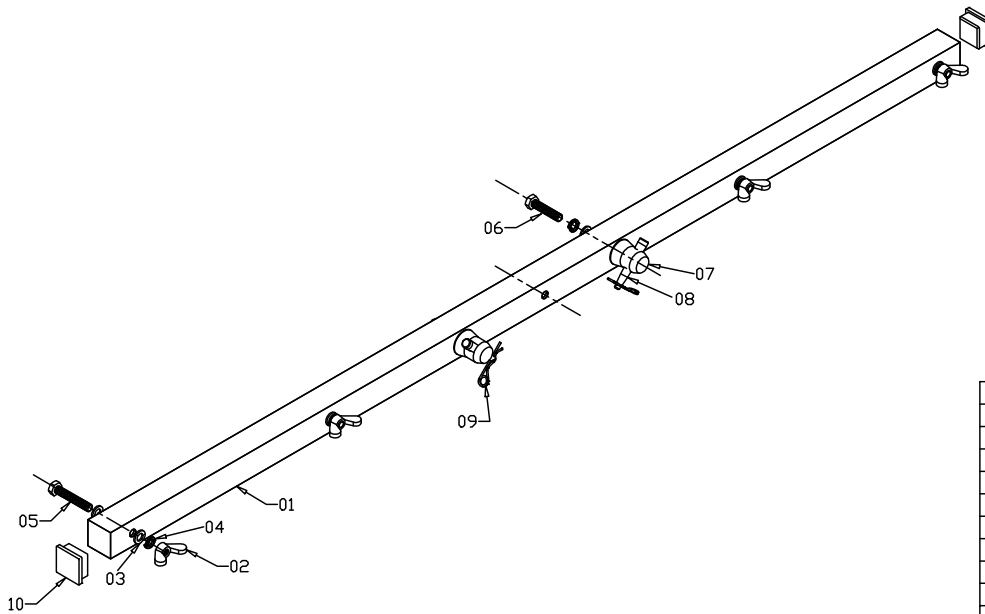

GT T-BAR FÜR F32-F34

GT-HEAD-BAR

10	PJ-NS006		black	2
09	DMS-01-1	Steel	ZP	2
08	DMS-01-4	S45C	ZP	2
07	ST5003B	S45C	ZP	2
06	M10*1.5P*55mm	8.8	black	2
05	M10*1.5P*70mm	8.8	ZP	4
04	ø10.4*ø16.5*3.0t	Q235	ZP	6
03	ø10.2*ø20*2.0t	Q235	ZP	10
02	M10*1.5P	Steel	ZP	4
01	40*40*3.0t*1500mm	#6061	T6	1
NO.	SPEC.	MATERIAL	FIN.	QTY

unit: mm