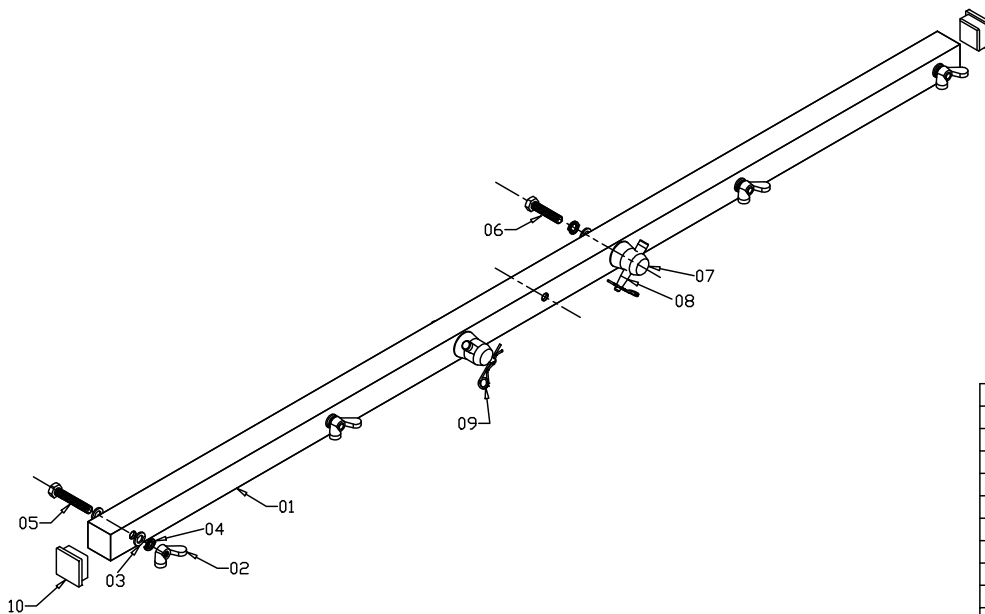

# GT T-BAR FÜR F32-F34 STAGE BLACK

GT-HEAD-BAR-B

10	PJ-NS006		black	2
09	DMS-01-1	Steel	ZP	2
08	DMS-01-4	S45C	ZP	2
07	ST5003B	S45C	ZP	2
06	M10*1.5P*55mm	8.8	black	2
05	M10*1.5P*70mm	8.8	ZP	4
04	ø10.4*ø16.5*3.0t	Q235	ZP	6
03	ø10.2*ø20*2.0t	Q235	ZP	10
02	M10*1.5P	Steel	ZP	4
01	40*40*3.0t*1500mm	#6061	T6	1
NO.	SPEC.	MATERIAL	FIN.	QTY

unit: mm