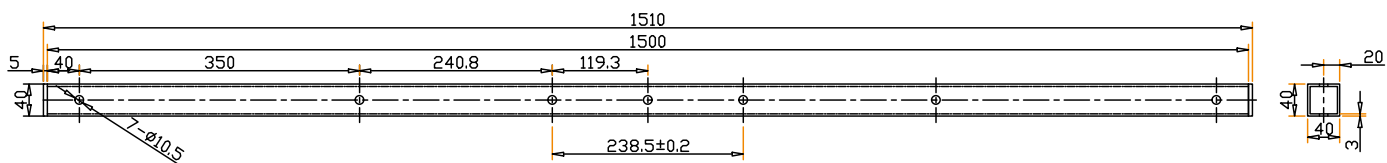

# GT T-BAR FÜR F32-F34 STAGE BLACK

GT-HEAD-BAR-B

10	PJ-NS006		black	2
09	DMS-01-1	Steel	ZP	2
08	DMS-01-4	S45C	ZP	2
07	ST5003B	S45C	ZP	2
06	M10*1.5P*55mm	8.8	black	2
05	M10*1.5P*70mm	8.8	ZP	4
04	ø10.4*ø16.5*3.0t	Q235	ZP	6
03	ø10.2*ø20*2.0t	Q235	ZP	10
02	M10*1.5P	Steel	ZP	4
01	40*40*3.0t*1500mm	#6061	T6	1
NO.	SPEC.	MATERIAL	FIN.	QTY

unit: mm