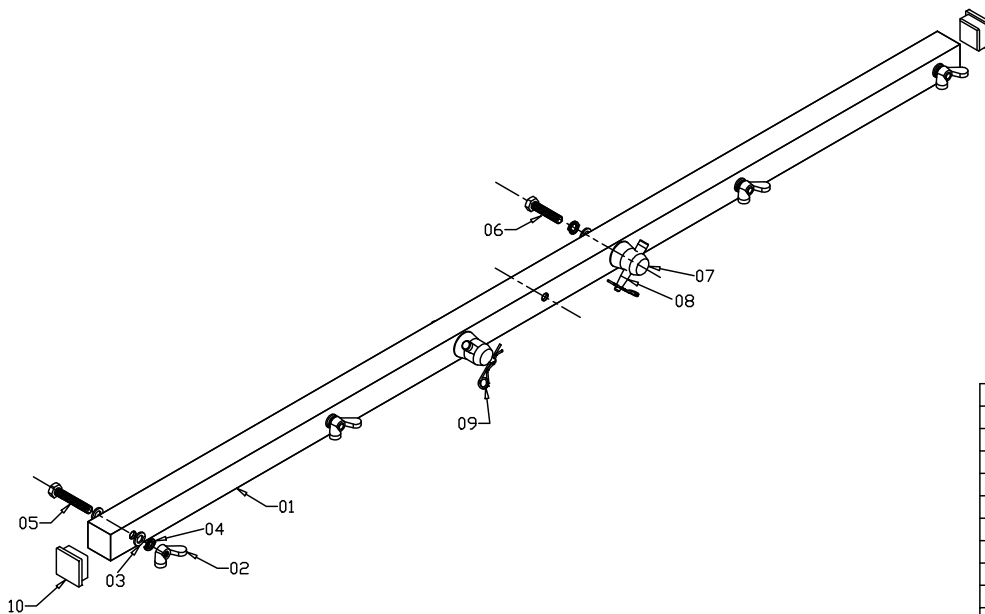

GT T-BAR FÜR F32-F34 STAGE BLACK

GT-HEAD-BAR-B

10	PJ-NS006		black	2
09	DMS-01-1	Steel	ZP	2
08	DMS-01-4	S45C	ZP	2
07	ST5003B	S45C	ZP	2
06	M10*1.5P*55mm	8.8	black	2
05	M10*1.5P*70mm	8.8	ZP	4
04	ø10.4*ø16.5*3.0t	Q235	ZP	6
03	ø10.2*ø20*2.0t	Q235	ZP	10
02	M10*1.5P	Steel	ZP	4
01	40*40*3.0t*1500mm	#6061	T6	1
NO.	SPEC.	MATERIAL	FIN.	QTY

unit: mm