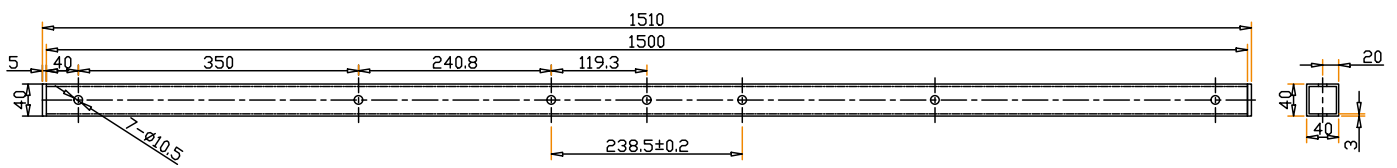

GT T-BAR FÜR F32-F34 STAGE BLACK

GT-HEAD-BAR-B

10	PJ-NS006		black	2
09	DMS-01-1	Steel	ZP	2
08	DMS-01-4	S45C	ZP	2
07	ST5003B	S45C	ZP	2
06	M10*1.5P*55mm	8.8	black	2
05	M10*1.5P*70mm	8.8	ZP	4
04	ø10.4*ø16.5*3.0t	Q235	ZP	6
03	ø10.2*ø20*2.0t	Q235	ZP	10
02	M10*1.5P	Steel	ZP	4
01	40*40*3.0t*1500mm	#6061	T6	1
NO.	SPEC.	MATERIAL	FIN.	QTY

unit: mm